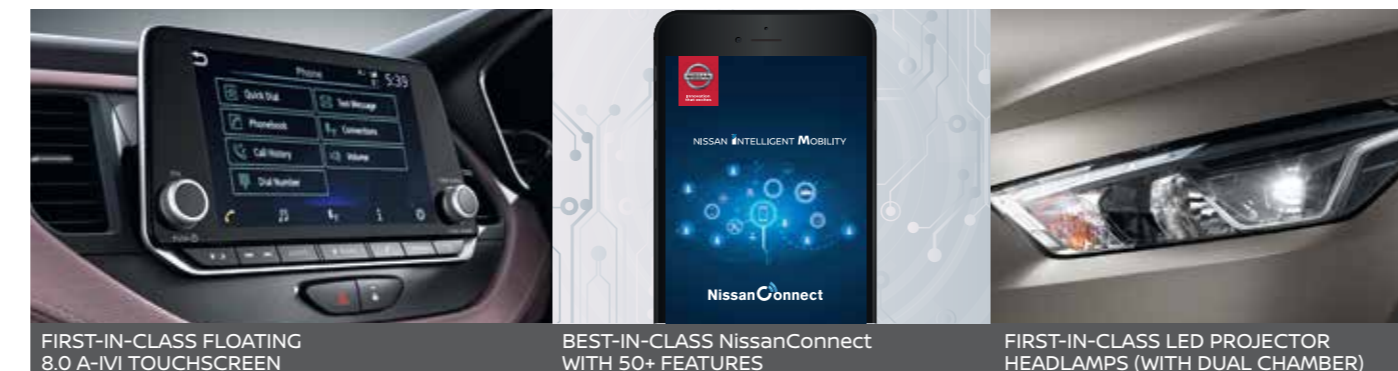

Innovation
that excites

NEW NISSAN KICKS

Dealer Stamp

#NissanKicks

NISSAN INTELLIGENT MOBILITY

NEW NISSAN KICKS - THE INTELLIGENT SUV

From a long line of SUVs, Nissan presents its smartest SUV yet - The new Nissan Kicks. It's an SUV which has Nissan Intelligent Mobility at its core. This makes for a robust machine that's urban in nature, premium in style, and engaging in the experiences it offers. Here's an SUV that is made of intelligence, and made for you.

SUPERIOR DRIVE EXPERIENCE

INNOVATION & TECHNOLOGY

NISSAN INTELLIGENT MOBILITY

SEE MORE. DO MORE.

FIRST-IN-CLASS AROUND VIEW MONITOR

Consider that you have eyes on all sides. The new Nissan Kicks offers the first-in-class Around View Monitor. With four cameras around the Nissan Kicks giving you a bird's eye view, front view, side view and rear view, you can now get a virtual, 360° understanding of your surroundings. It's time to see things around you in a whole new way.

SPACIOUS CABIN & PREMIUM INTERIORS

The new Nissan Kicks is the perfect example of class-leading luxury and world-beating technology. Combined with leather seat upholstery and a soft touch finish dashboard and door trims, its black and brown interior theme gives the SUV a very regal look. With sheer power on the outside, the Nissan Kicks is truly luxurious on the inside.